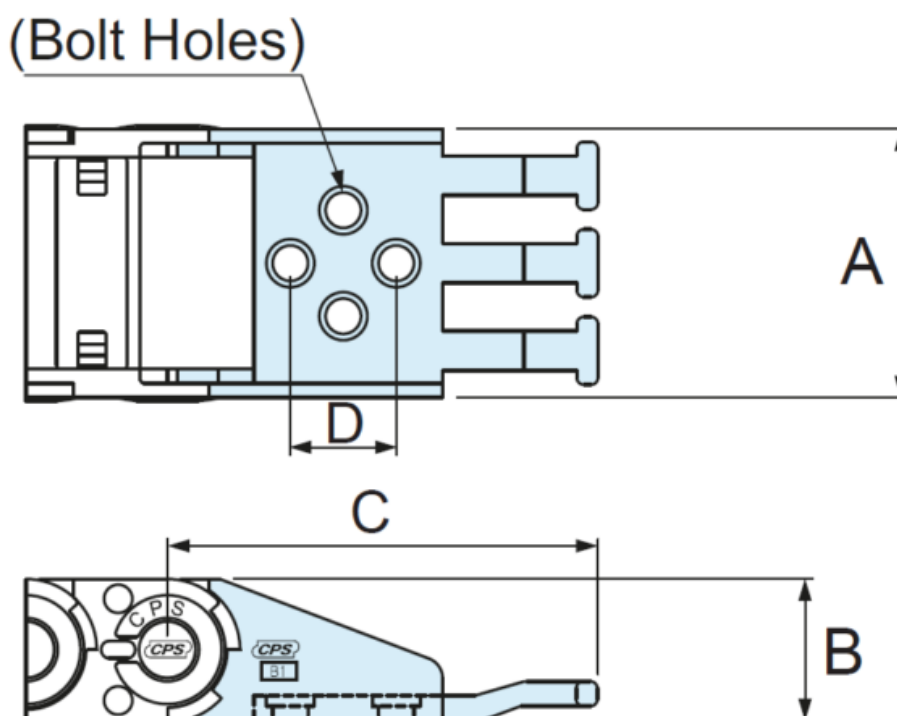

# Data Sheet

Article number: 18TEB02015

Description: End piece Tie Wrap type, for CPS20.15 (2pcs/1set)  
Type: S-TEB020.15

## Measures

A	= 23
B	= 20
C	= 61
D	= 15
Hole Size = M5	